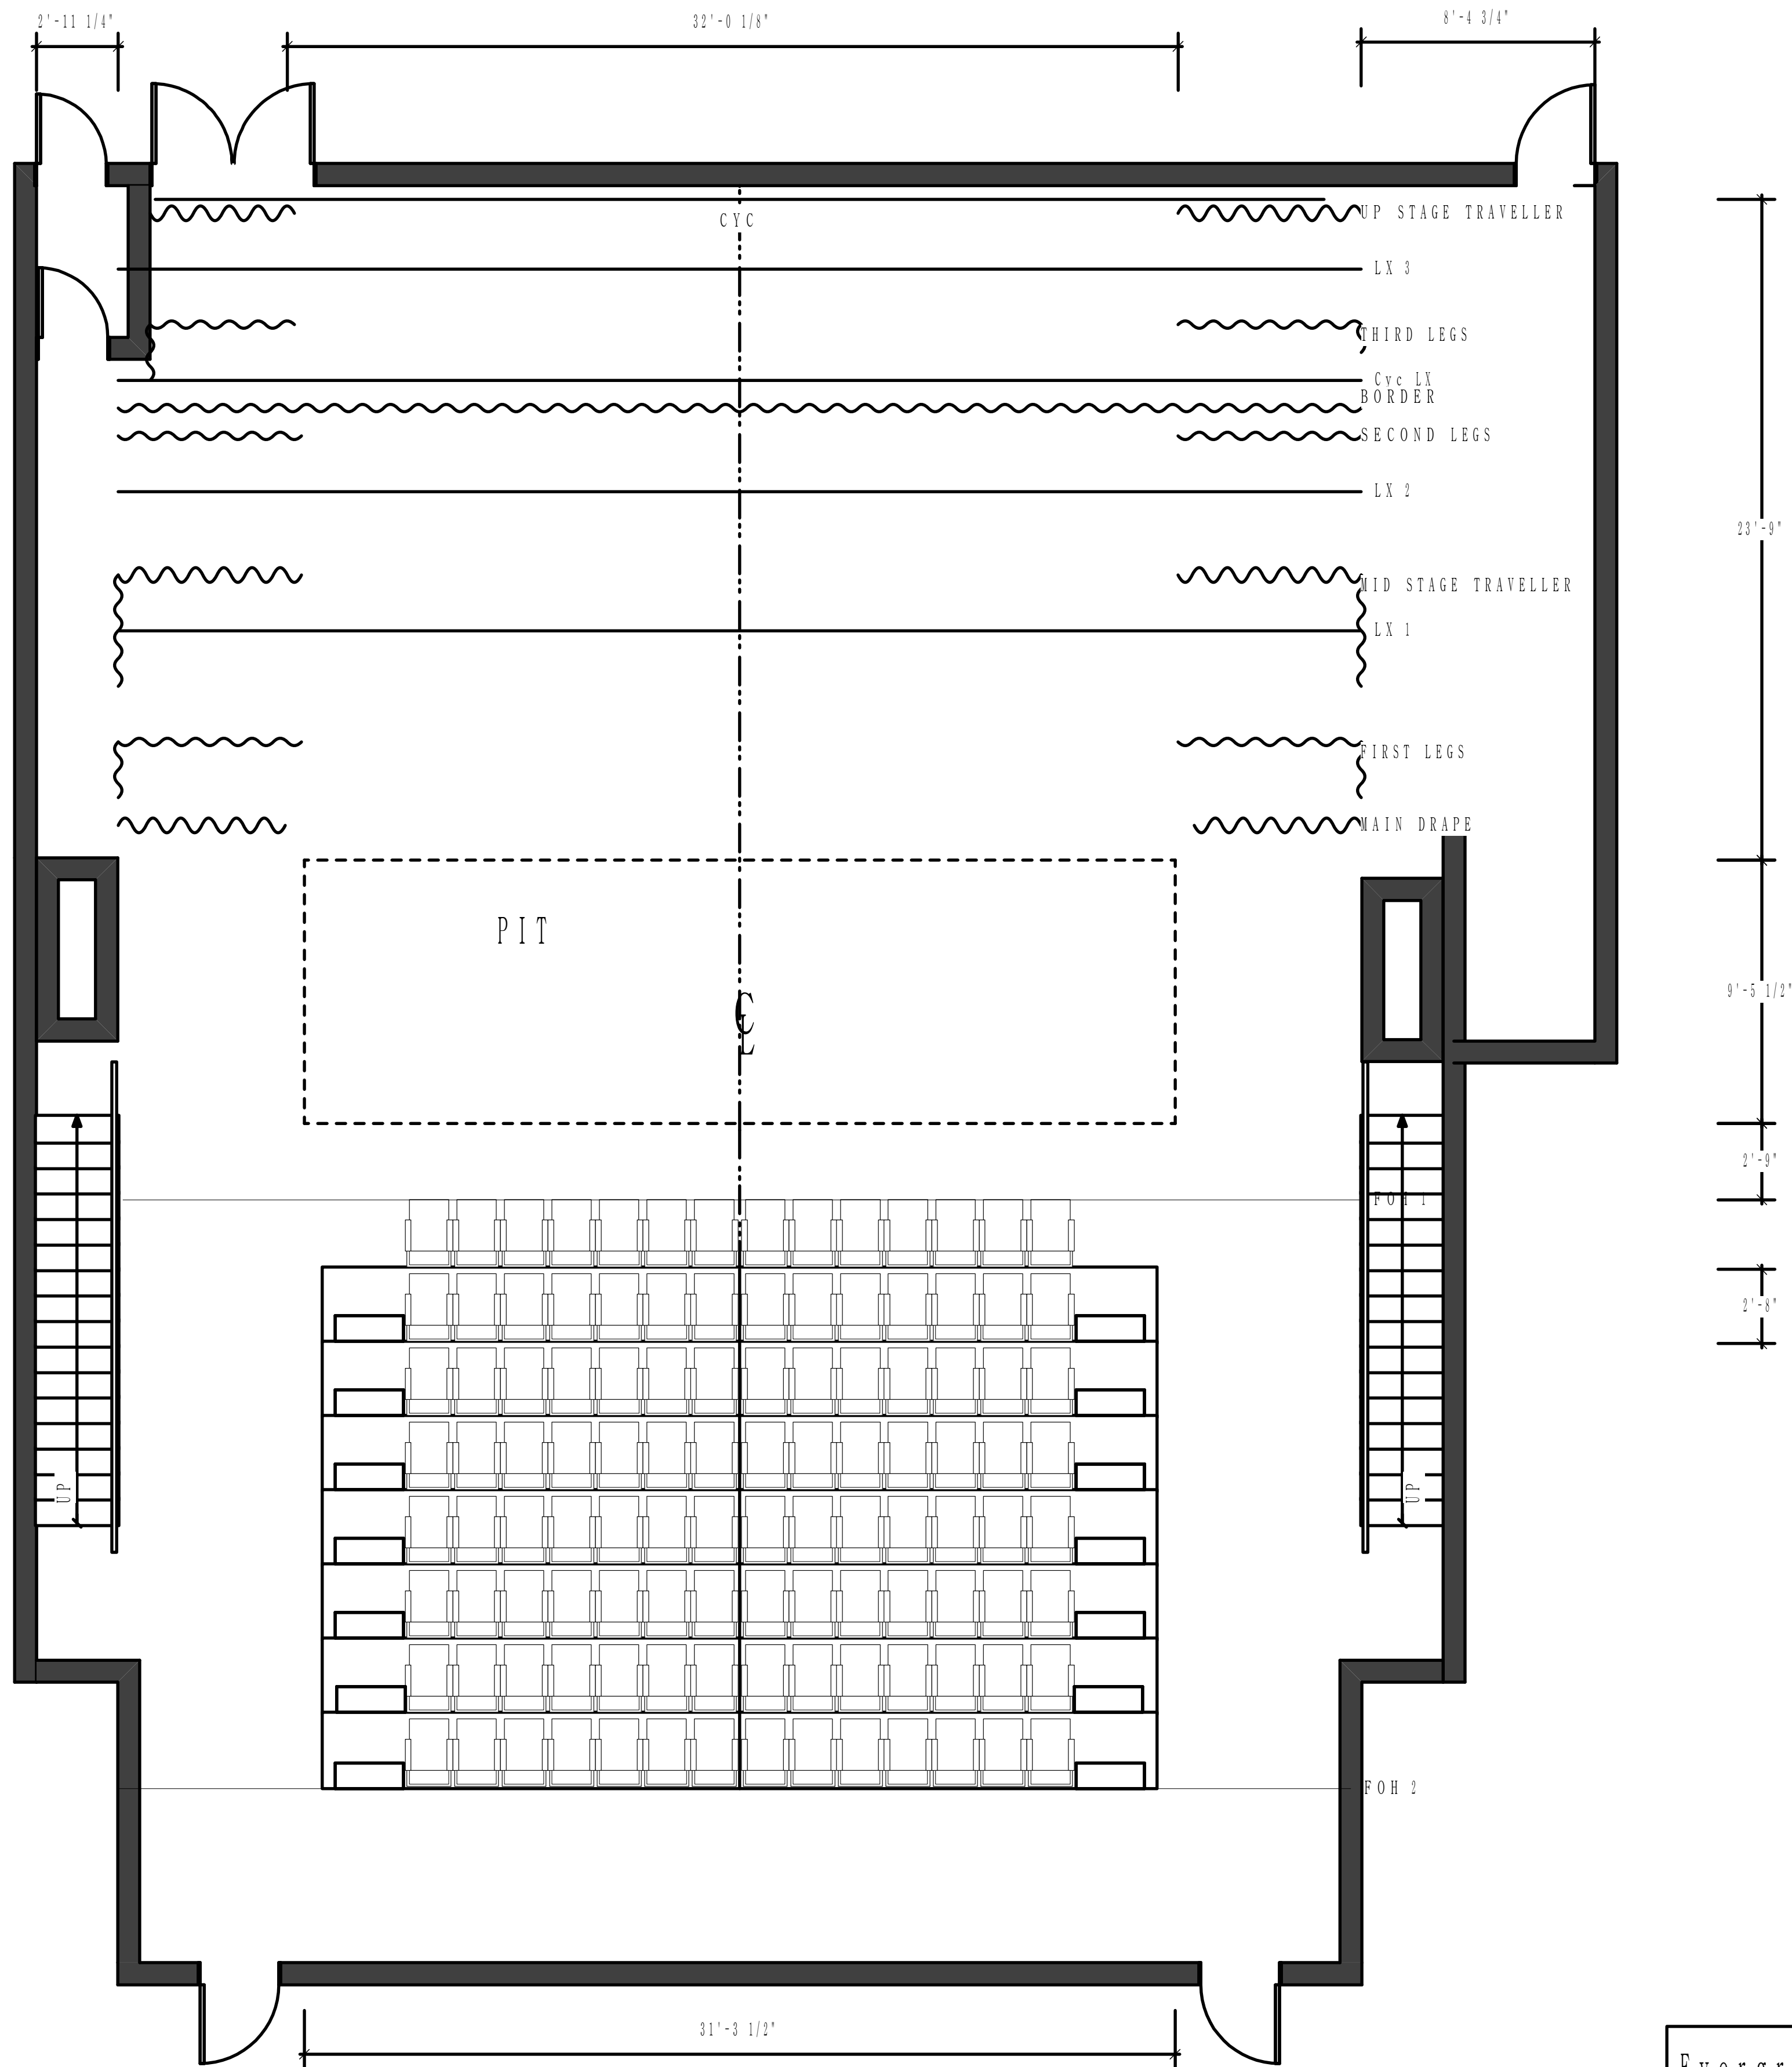

Pipes dead hung at 26'4"  
 Border hangs down 7' from  
 pipe

Evergreen Cultural Centre  
 Studio Theatre  
 October 2008  
 Scale 1" = 1/4"